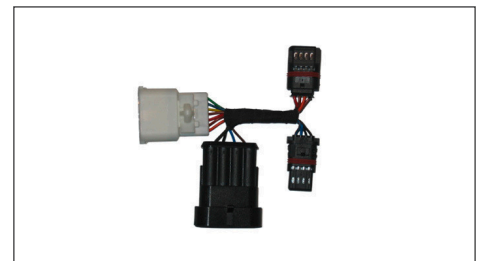

IVECO DAILY (IV) 2006 – 2013

Adapter | outside mirror
Adapter / Außenspiegel

3061902

OE reference
5801405677