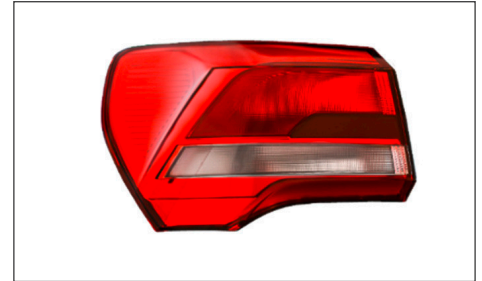

AUDI Q3 (F3) 2018 –

Combination rear light | outer section
Heckleuchte / äußerer Teil

1185001	◀	⊙	ECE	LED	⊙
1185002	▶	⊙	ECE	LED	⊙

OE reference

83A945069

83A945070

Combination rear light | outer section, full LED version, with dynamic indicator
Heckleuchte / äußerer Teil, Voll-LED-Version, mit dynamischem Blinker

1185011	◀	⊙	ECE	LED
1185012	▶	⊙	ECE	LED
1185013	◀	⊙	SAE	LED
1185014	▶	⊙	SAE	LED

OE reference

83A945091

83A945092

83A945091A

83A945092A

AUDI Q3 (F3) 2018 –

Combination rear light | inner section
Heckleuchte / innerer Teil