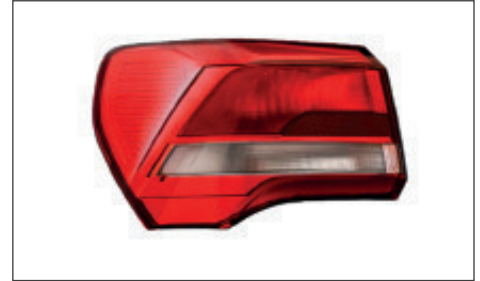

AUDI Q3 (F3) 2018 –

Combination rear light | outer section
Heckleuchte / äußerer Teil

1185001	◀	Ⓢ	ECE	LED	Ⓢ
1185002	▶	Ⓢ	ECE	LED	Ⓢ

OE reference

83A945069
 83A945070

Combination rear light | outer section, full LED version, with dynamic indicator
Heckleuchte / äußerer Teil, Voll-LED-Version, mit dynamischem Blinker

1185011	◀	Ⓢ	ECE	LED
1185012	▶	Ⓢ	ECE	LED
1185013	◀	Ⓢ	SAE	LED
1185014	▶	Ⓢ	SAE	LED

OE reference

83A945091
 83A945092
 83A945091A
 83A945092A

AUDI Q3 (F3) 2018 –

Combination rear light | inner section
 Heckleuchte / innerer Teil