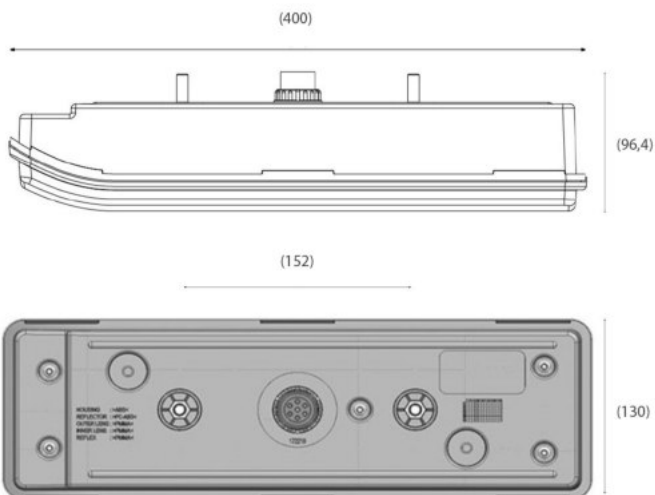

DIMENSIONAL DRAWINGS

	12V	24V	Numbers of LEDs
1	Empty		
2	Tail light	3,8W / 4,2W	36
3	Reverse light	4,2W / 4,2W	6
4	Turn signal	3,4W / 7,7W	15
5	Brake light	2,1W / 2,5W	12
6	Fog light	4,2W / 4,6W	6
7	Ground