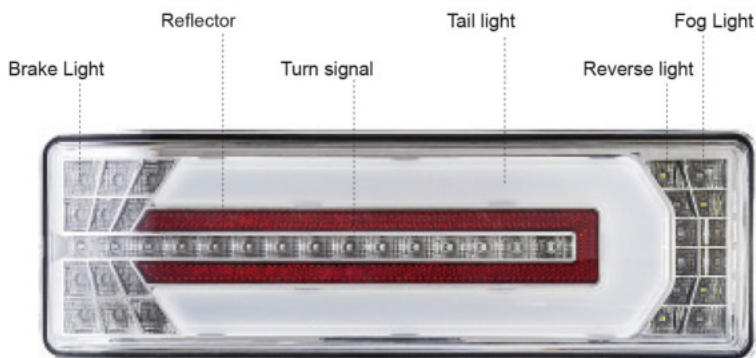

VERSIONS

1707021    12 Volts

1707022    24 Volts

TECHNICAL DATA

Type of lamp	LED
Numbers of LEDs	75
Voltage	12 V or 24 V
Dimensions	400 x 130 x 96,4 mm
Type of installation	Surface-mounted
Installed condition	Horizontal
Mounting type	Two-sided
Approval	EMV: (ECE R10.5) / ECE: E9-02, 16590
Protection class	IP64 und IP69
Overvoltage protection	ISO 7637-2
Numbers of fixing spots	2
Distance of fixing spots	152 mm
Thread dimensions	M8x20
Plug	TE plug 967650-1, 7-pole

ORIGINAL

FUNCTIONALITY

DIMENSIONAL DRAWINGS

	12V	24V	Numbers of LEDs
1	Empty		
2	Tail light	3,8W / 4,2W	36
3	Reverse light	4,2W / 4,2W	6
4	Turn signal	3,4W / 7,7W	15
5	Brake light	2,1W / 2,5W	12
6	Fog light	4,2W / 4,6W	6
7	Ground		